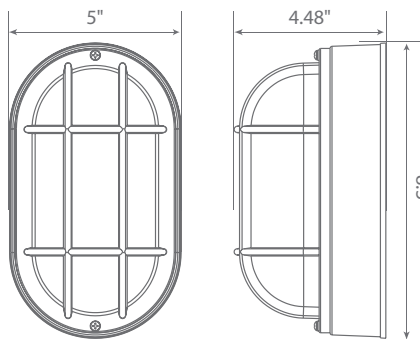

Product Features

Non-Dimmable

Instant-On/Off

Mercury Free

Wet Rated

Product Dimensions

Product Photometric Data

Euri Lighting | A Division of **IRTRONIX** Inc.